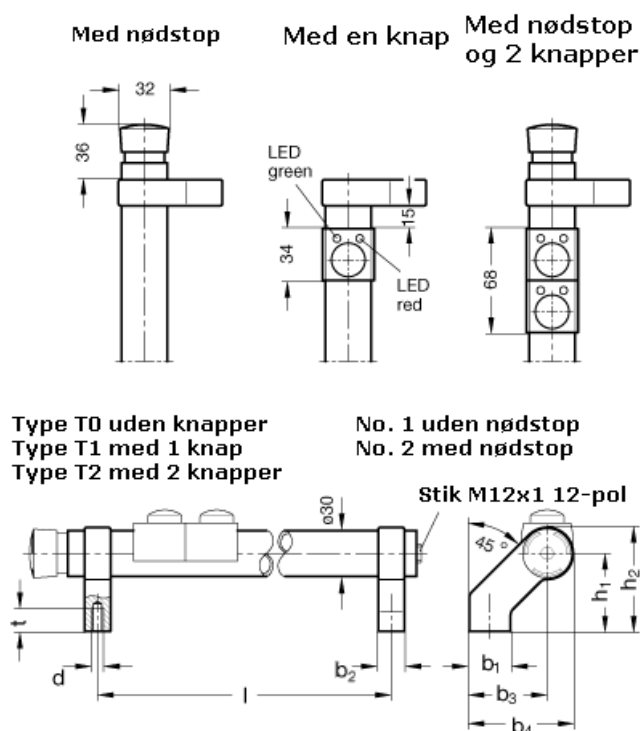

Article number: 201024020012

Description: E+G Tubular handles with switches
GN 332-200-SW-T1-2

Measures

b1 = 27	t = 15
b2 = 17	
b3 = 51	
b4 = 68	
d = M 8	
h1 = 51	
h2 = 68	
l = 200	